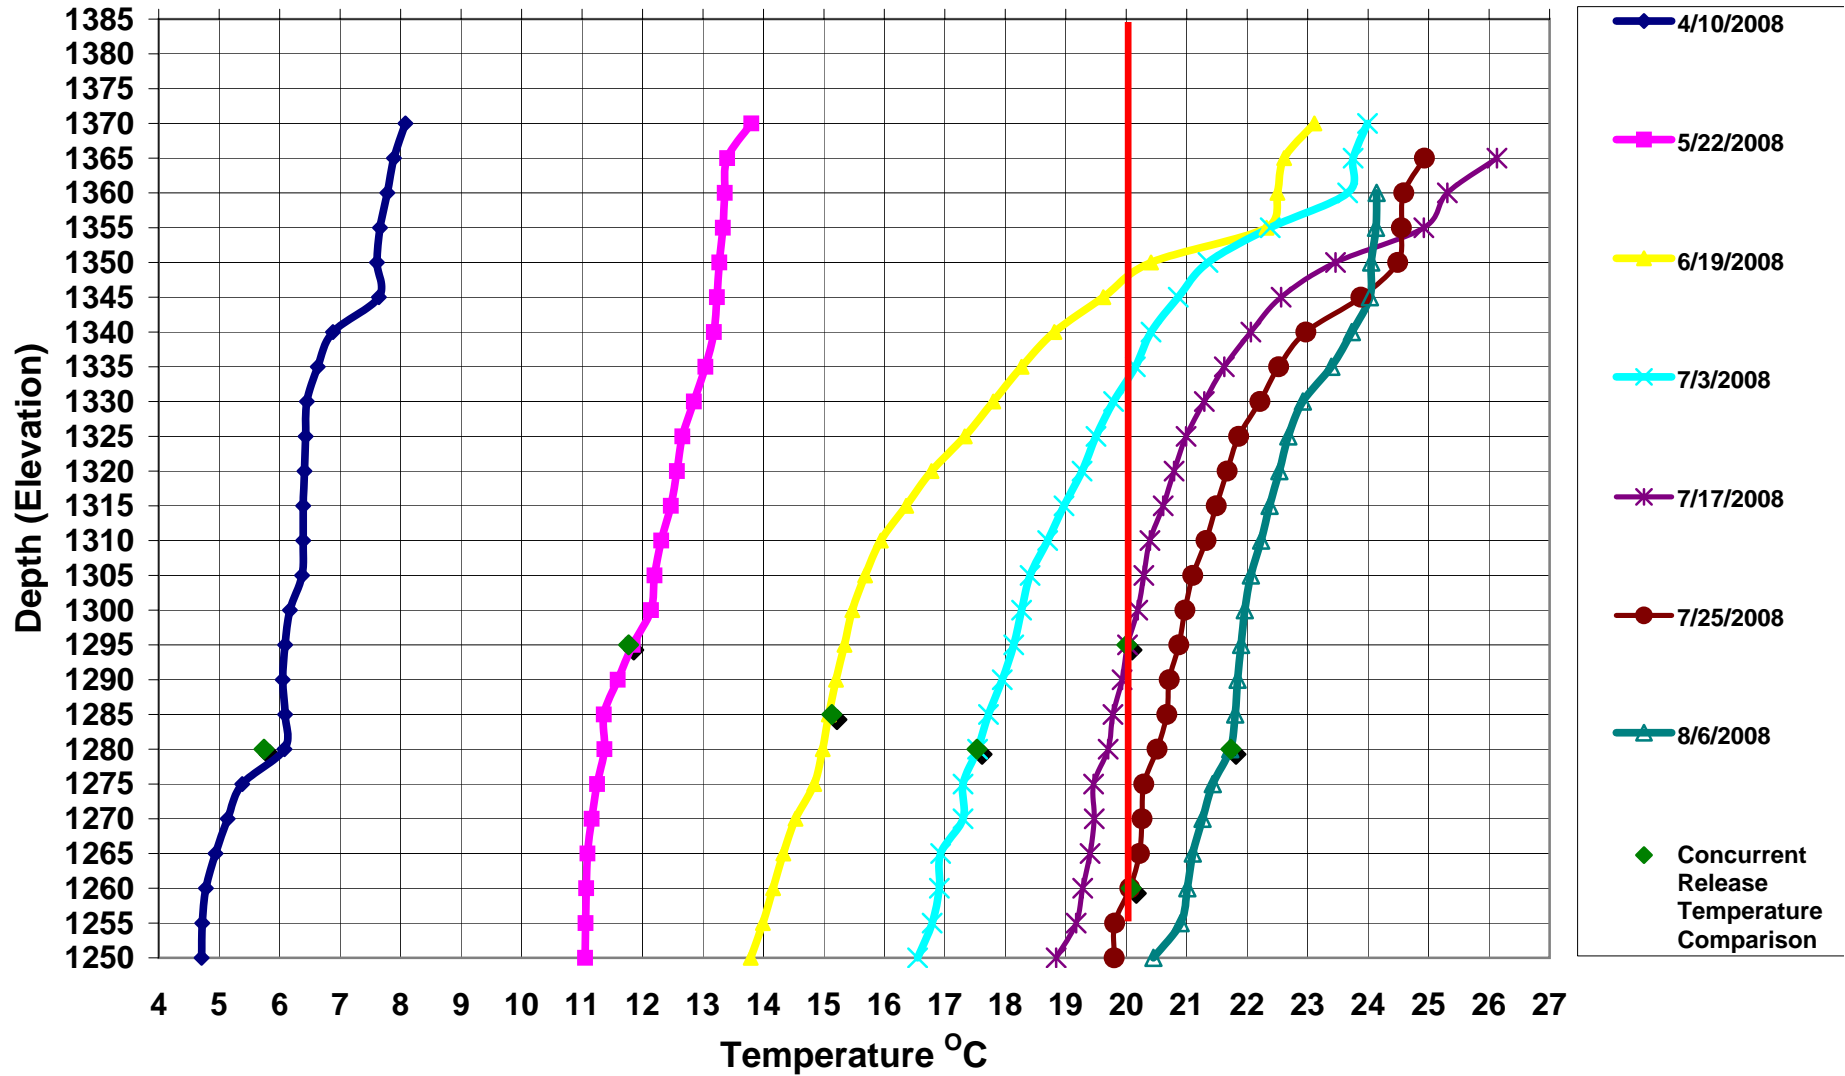

# F.E. Walter Reservoir 2008 Seasonal Temperature Profile (WA-2 Tower)

# F.E. Walter Reservoir 2007 Seasonal Temperature Profile (WA-2 Tower)